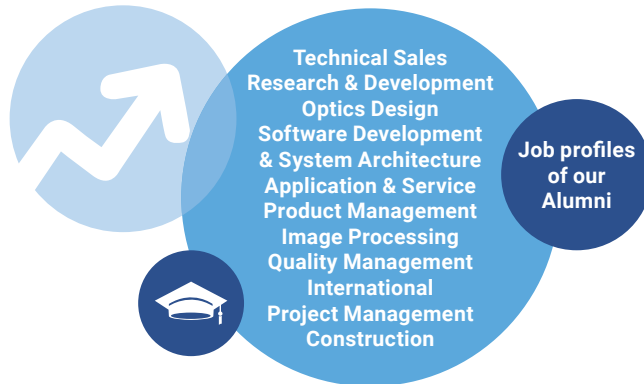

Where do our alumni work?